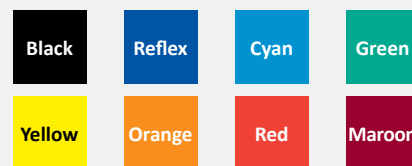

POSTAGE COSTS (nationwide):

- B \$12.⁰⁰
- C \$15.⁰⁰

Sizes

Portrait 50 x 75mm
Landscape 75 x 50mm

Stock

White UV Resistant Vinyl Sticker
Supplied in Sheets

Basic Ink Colour Choices

Member Logo ^{MEMBERS ONLY}